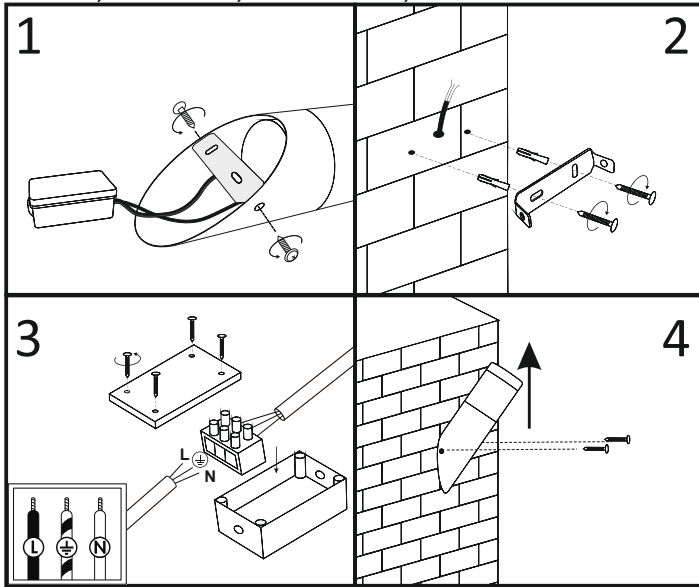

LIVIA S361, S1041 BROWN; OSLO S1041 GREY; SERENA S371

ERC CE RoHS compliance \*

LIVIA S360-450, S360-1000, S1041-450 BROWN, S1041-H BROWN;  
OSLO S1041-450 GREY, S1041-H GREY; SERENA S370-450, S370-1000

E27 max 10W LED  
ø max 55 mm

**LIVIA, OSLO, SERENA**