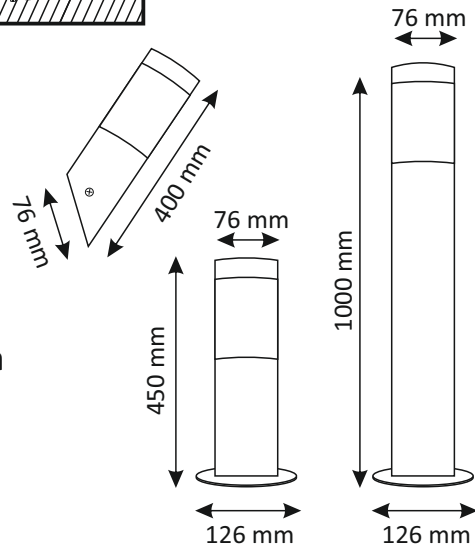

LIVIA S361, S1041 BROWN; OSLO S1041 GREY; SERENA S371

ERC CE RoHS compliance \*

LIVIA S360-450, S360-1000, S1041-450 BROWN, S1041-H BROWN;  
OSLO S1041-450 GREY, S1041-H GREY; SERENA S370-450, S370-1000

E27 max 10W LED  
ø max 55 mm

**LIVIA, OSLO, SERENA**