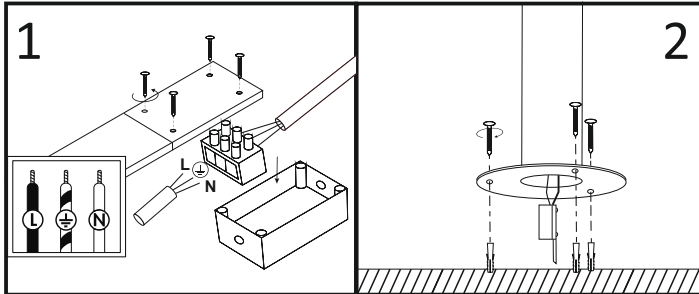

LIVIA S361, S1041 BROWN; OSLO S1041 GREY; SERENA S371

ERC CE RoHS compliance \*

LIVIA S360-450, S360-1000, S1041-450 BROWN, S1041-H BROWN;  
OSLO S1041-450 GREY, S1041-H GREY; SERENA S370-450, S370-1000

E27 max 10W LED  
ø max 55 mm

**LIVIA, OSLO, SERENA**